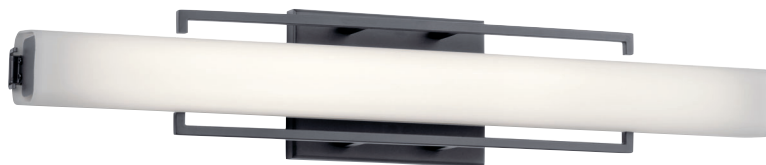

A | 83751

Mount horizontally or vertically.

B | 83749

PEROV™

Bronze  
Etched Opal Glass

MODEL	DESCRIPTION	LED K	DELIVERED LUMENS	DIMMABLE	DIMENSIONS	EXT.	ADA COMPLIANT	NOTES
A 83751	Wall Sconce LED	3000K	1000	Yes	4.75"W x 13.25"H	3.01"	Yes	Mount Horizontally or Vertically; Damp Location
B 83749	Linear Bath 25in LED	3000K	2400	Yes	4.75"H x 25.25"L	3.01"	Yes	Mount Horizontally or Vertically; Damp Location