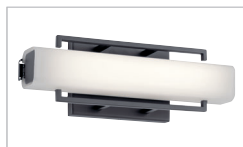

A | 83751

Mount horizontally or vertically.

B | 83749

PEROV™

Bronze  
Etched Opal Glass

MODEL	DESCRIPTION	LED K	DELIVERED LUMENS	DIMMABLE	DIMENSIONS	EXT.	ADA COMPLIANT	NOTES
A 83751	Wall Sconce LED	3000K	1000	Yes	4.75"W x 13.25"H	3.01"	Yes	Mount Horizontally or Vertically; Damp Location
B 83749	Linear Bath 25in LED	3000K	2400	Yes	4.75"H x 25.25"L	3.01"	Yes	Mount Horizontally or Vertically; Damp Location